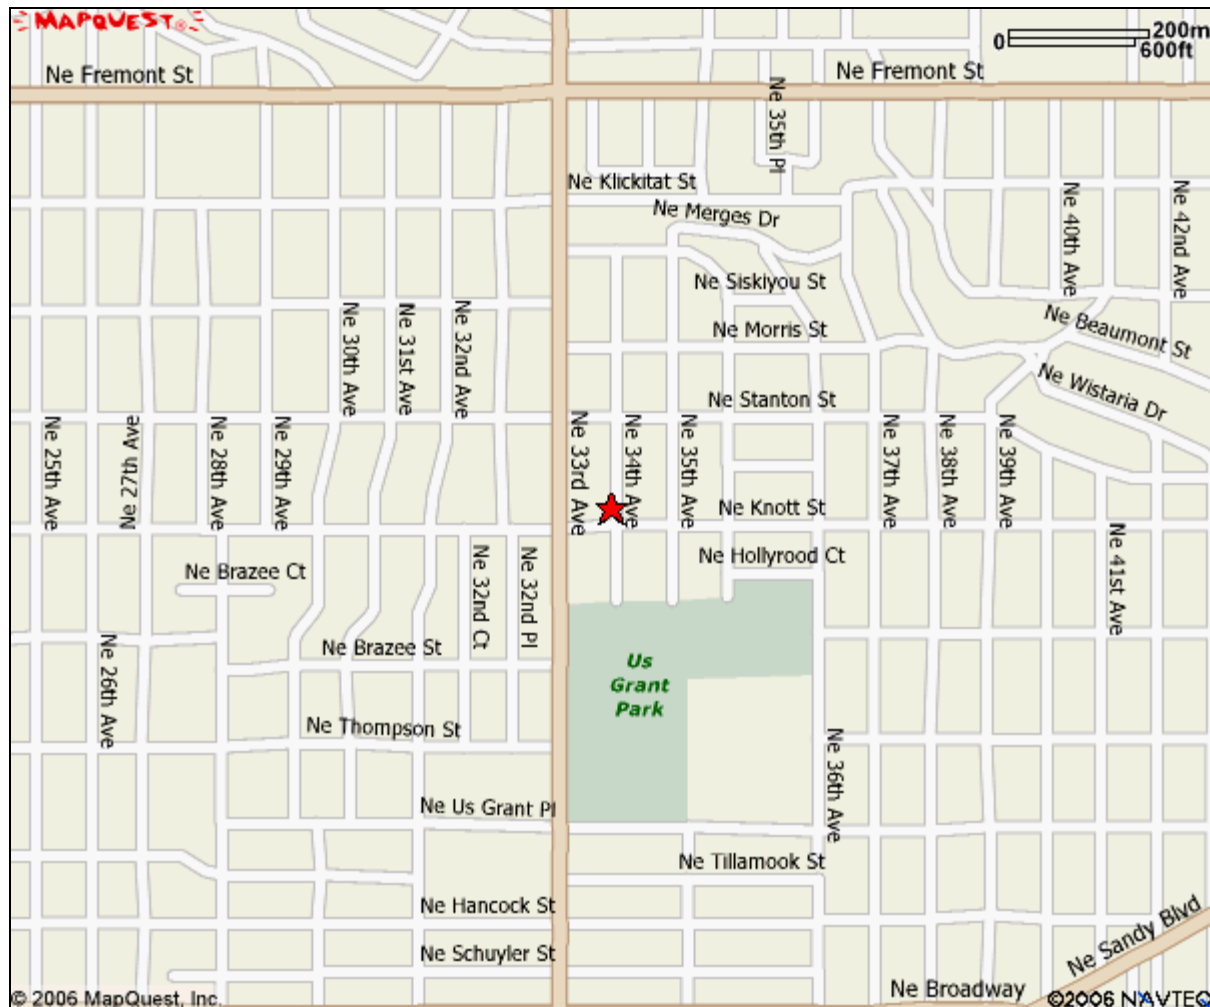

## Lee Owen Stone Cooperative Preschool

Located in Grant Park Baptist Church  
2728 NE 34<sup>th</sup> Ave, Portland, OR 97212  
(503) 735-4755

### Directions from the west:

- Take **US-26E** towards Portland
- Merge onto **I-405S** towards The Dalles/Salem
- Merge onto **I-5N** towards I-84E/The Dalles/Seattle
- Merge onto **I-84E/US-30E** via **Exit 300** towards Portland Airport/The Dalles
- Take **33<sup>rd</sup> Ave** exit – **Exit 1**
- Turn **LEFT** on **NE 33<sup>rd</sup> Ave**
- Turn **RIGHT** on **NE Knott St.**
- Turn **LEFT** on **NE 34<sup>th</sup> Ave**
- End at **2728 NE 34<sup>th</sup> Ave**

### Directions from the east:

- Take **I-84W** towards Portland
- Take **Exit 2** towards 43<sup>rd</sup> Ave
- Turn **LEFT** on **NE Halsey**
- Turn **RIGHT** on **NE 39<sup>th</sup> Ave**
- Turn **LEFT** on **NE Broadway**
- Turn **RIGHT** on **NE 33<sup>rd</sup> Ave**
- Turn **RIGHT** on **NE Knott St.**
- Turn **LEFT** on **NE 34<sup>th</sup> Ave**
- End at **2728 NE 34<sup>th</sup> Ave**